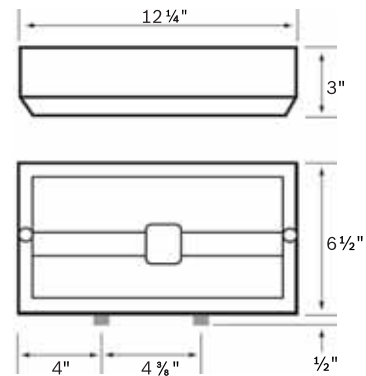

Dimensions

POWERSTREAM
PRO tankless electric water heaters

BBT NORTH AMERICA CORPORATION
Bosch Group

Bosch Water Heating
340 Mad River Park
Waitsfield, VT 05673

Telephone: 866.642.3198
www.boschpro.com

BOSCH

Invented for life