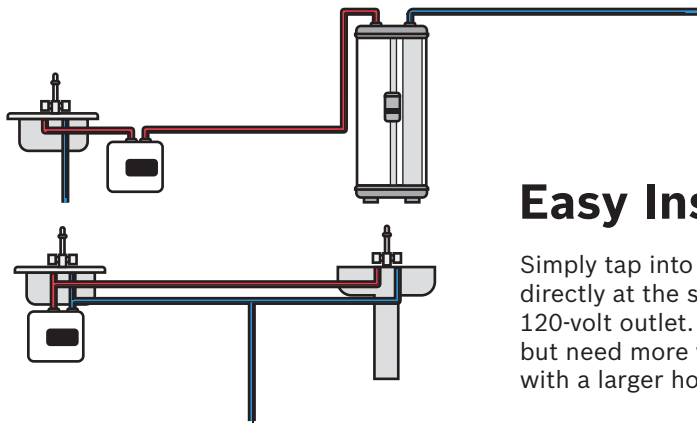

# Hot Water Without the Wait!

Every year billions of gallons of water are wasted as we turn on the faucet and then wait for hot water to arrive. Save water by eliminating the wait for hot water to reach the tap. Simply tap into the cold water line and install the Ariston Pro Ti directly under the sink, without any need for costly recirculating lines and pumps. And when you want to eliminate the wait for hot water but need more volume, simply install the Ariston Pro Ti in-line with a larger water heater.

## Easy Installation

Simply tap into the cold water line and install the water heater directly at the sink. All Ariston Pro Ti GL models plug into a standard 120-volt outlet. And when you want to eliminate the wait for hot water but need more volume, install the Ariston Pro Ti water heater in-line with a larger hot water source.