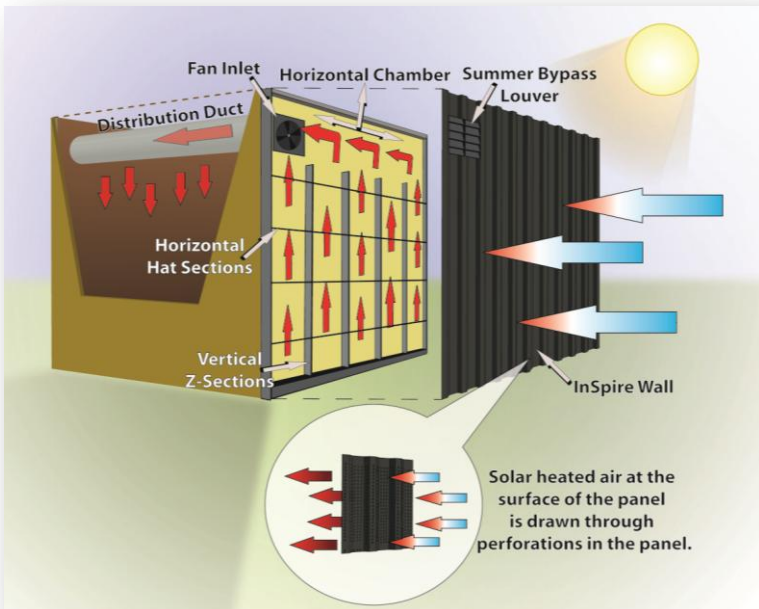

For more information, please contact:

In the Provinces of Alberta and British Columbia:

Astravan Distributors
123 Charles St. North Vancouver
BC, Canada V7H 1s1
Tel: +1 800 663 8405
Tel: +1 604 929 5488
Fax: +1 604 929 4883
Contact: Donna Lewis
Email: donnalewis@astravan.com
Website: www.astravan.com

For other markets, please contact:

ATAS International Inc.
T.: +1 610 395 8446.
Email: export@atas.com
Website: www.atas.com

InSpire® Installations

U.S. Military

- Fort Bliss
- Fort Drum
- Fort Campbell
- Andrews Air Force Base
- Santa Fe AAFS Readiness Center

Government Buildings

- SLC Courthouse, Hibbing, MN
- Franklin County Transit Center, MA
- Ponemah Comm. Center., Duluth, MN
- North Hempstead Comm. Center, NY
- Jefferson Co. Fairgrounds, Denver, CO
- Creekside West Res., Eneglwood, CO
- Loch-Sheldrake, South Fallsburg, NY

Schools K – 12

- Hampden Academy, Lewiston, MA
- Wildwood Elem., Minneapolis, MN
- Eastern H.S., Saint Paul, MN
- Altmar Parrish, Syracuse, NY
- Sherwood Elem., Shrewsbury, MA

Colleges / Universities

- Arrowhead University, Duluth, MN
- Le Moyne College, Syracuse, NY
- University of Wyoming

Commercial / Industrial

- Cochise Motorsports, Sierra Vista, NM
- Filmore Office Bldg, American Fork, UT
- Better Living Mill Shop, Troy, VA
- Wheatland Eco-Park, Pembroke, VA
- Cigas Machine Shop, Pottstown, PA

Non-Profit

- Staten Island Mental Health Center, NY
- Flavel Main Yard, Portland OR
- Range Center, Duluth, MN